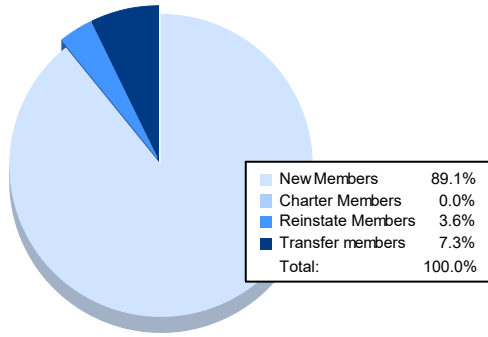

Year	New Clubs	Dropped Clubs	Gain/ Loss Clubs	New Members	Charter Members	Reinstate Members	Transfer Members	Total Member Added	Total Members Dropped	Gain/ Loss Members
2016-2017	0	3	-3	94	6	2	35	137	156	-19
2017-2018	1	1	0	75	21	5	8	109	126	-17
2018-2019	1	0	1	111	24	4	2	141	106	35
2019-2020	0	1	-1	79	0	0	5	84	117	-33
2020-2021	0	0	0	49	0	2	4	55	90	-35
<b>Average</b>	<b>0</b>	<b>1</b>	<b>-1</b>	<b>82</b>	<b>10</b>	<b>3</b>	<b>11</b>	<b>105</b>	<b>119</b>	<b>-14</b>

### Membership Composition June 2021 Cumulative